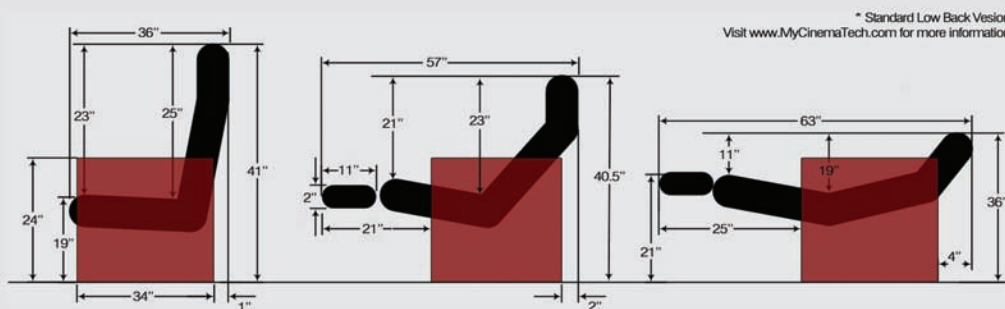

SB-35480-1208

S300-01

(800) 688-6680