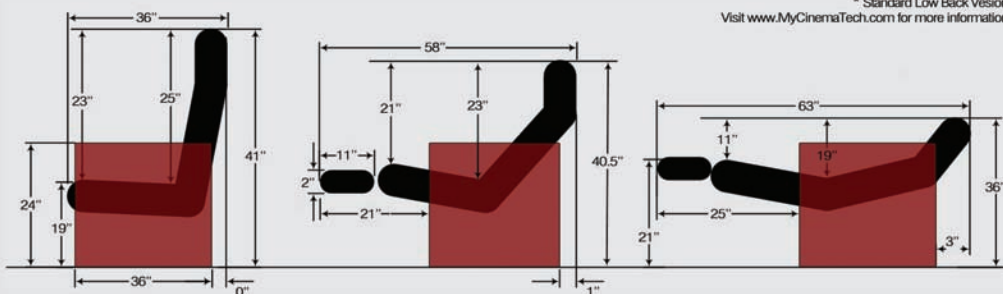

* Standard Low Back Version.
Visit www.MyCinemaTech.com for more information.