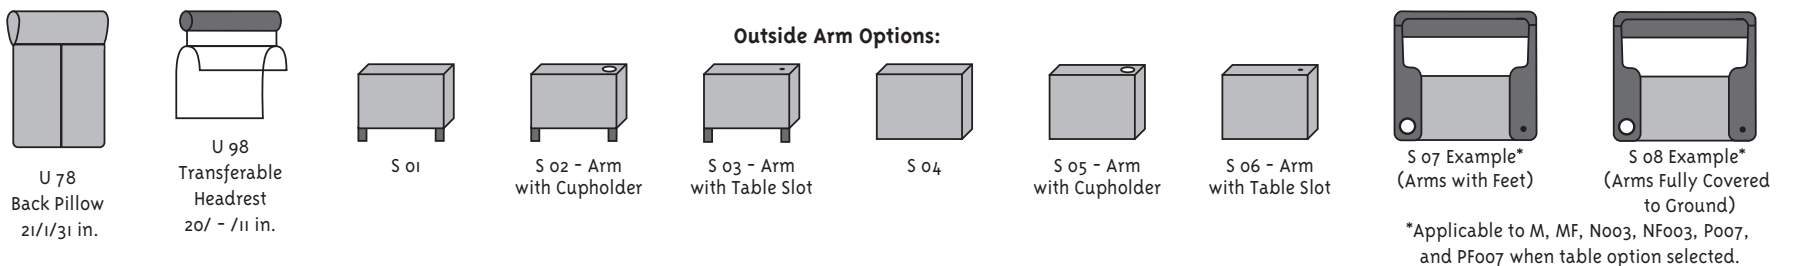

EQUINOX Specifications

Model #61090

S = Stationary Seat Pan F = Forward Sliding Seat Pan

Measurements read W/D/H in.
Dimensions are "approximate" and may not be entirely accurate due to such differences as foam thickness and density, covering material thickness, etc. Dimensions are only provided as a guide.

Cupholders:
Silver (standard)
Bronze
Black

For further information on this product, please log-on to www.mycinematech.com or call 972-381-1071