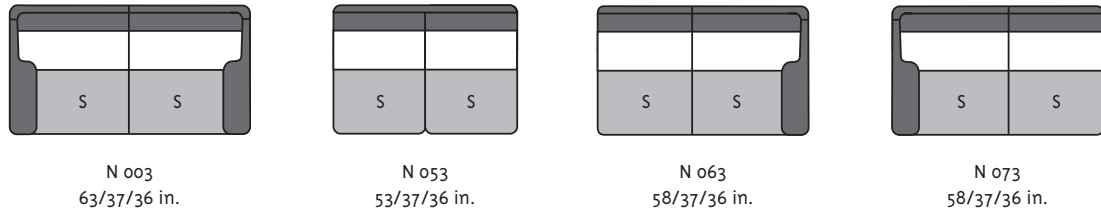

EQUINOX Specifications

Model #61090

S = Stationary Seat Pan F = Forward Sliding Seat Pan

Measurements read W/D/H in.
Dimensions are "approximate" and may not be entirely accurate due to such differences as foam thickness and density, covering material thickness, etc. Dimensions are only provided as a guide.

Cupholders:
Silver (standard)
Bronze
Black

For further information on this product, please log-on to www.mycinematech.com or call 972-381-1071