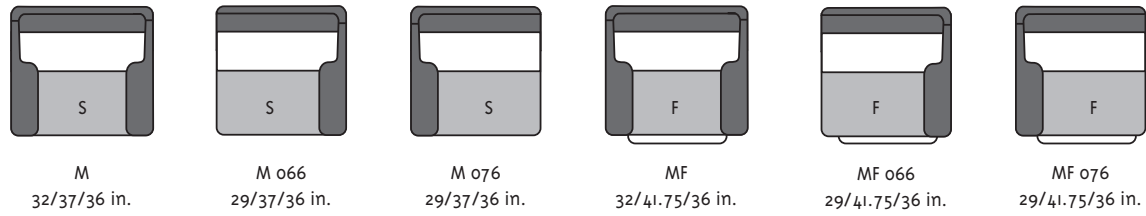

EQUINOX Specifications

Model #61090

S = Stationary Seat Pan F = Forward Sliding Seat Pan

Measurements read W/D/H in.
Dimensions are "approximate" and may not be entirely accurate due to such differences as foam thickness and density, covering material thickness, etc. Dimensions are only provided as a guide.

Cupholders:
Silver (standard)
Bronze
Black

For further information on this product, please log-on to www.mycinematech.com or call 972-381-1071