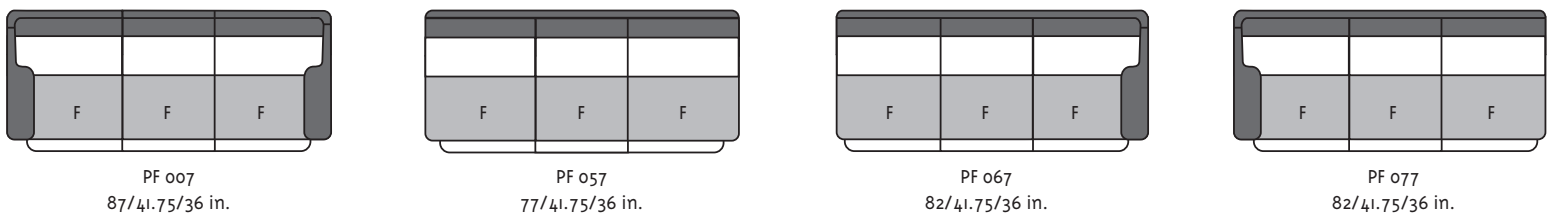

Model #61090

S = Stationary Seat Pan F = Forward Sliding Seat Pan

Measurements read W/D/H in.
 Dimensions are "approximate" and may not be entirely accurate due to such differences as foam thickness and density, covering material thickness, etc. Dimensions are only provided as a guide.