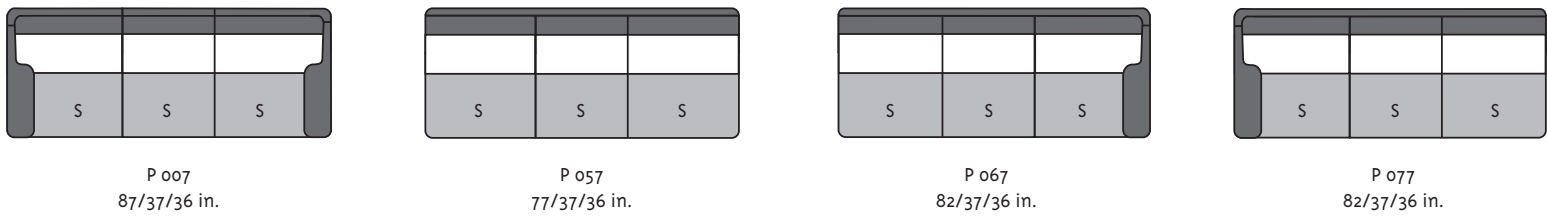

EQUINOX Specifications

Model #61090

S = Stationary Seat Pan F = Forward Sliding Seat Pan

Measurements read W/D/H in.
Dimensions are "approximate" and may not be entirely accurate due to such differences as foam thickness and density, covering material thickness, etc. Dimensions are only provided as a guide.

Cupholders:
Silver (standard)
Bronze
Black

For further information on this product, please log-on to www.mycinematech.com or call 972-381-1071