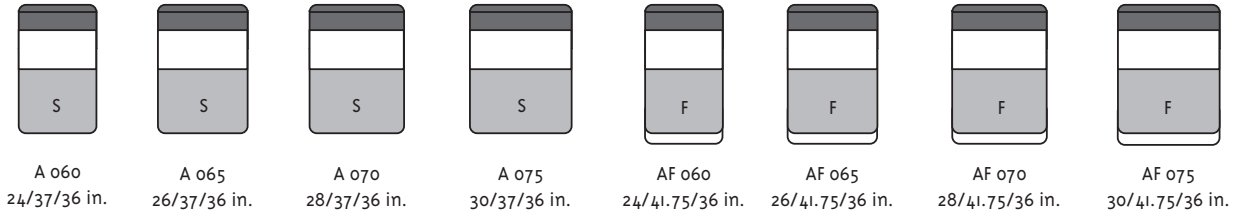

EQUINOX Specifications

Model #61090

S = Stationary Seat Pan F = Forward Sliding Seat Pan

Measurements read W/D/H in.
Dimensions are "approximate" and may not be entirely accurate due to such differences as foam thickness and density, covering material thickness, etc. Dimensions are only provided as a guide.

Cupholders:
Silver (standard)
Bronze
Black

For further information on this product, please log-on to www.mycinematech.com or call 972-381-1071