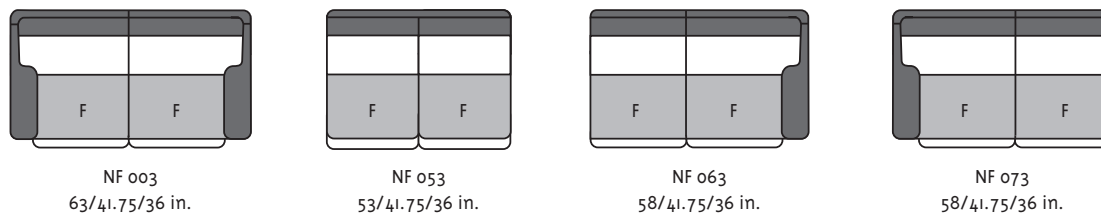

Model #61090

S = Stationary Seat Pan F = Forward Sliding Seat Pan

Measurements read W/D/H in.
 Dimensions are "approximate" and may not be entirely accurate due to such differences as foam thickness and density, covering material thickness, etc. Dimensions are only provided as a guide.