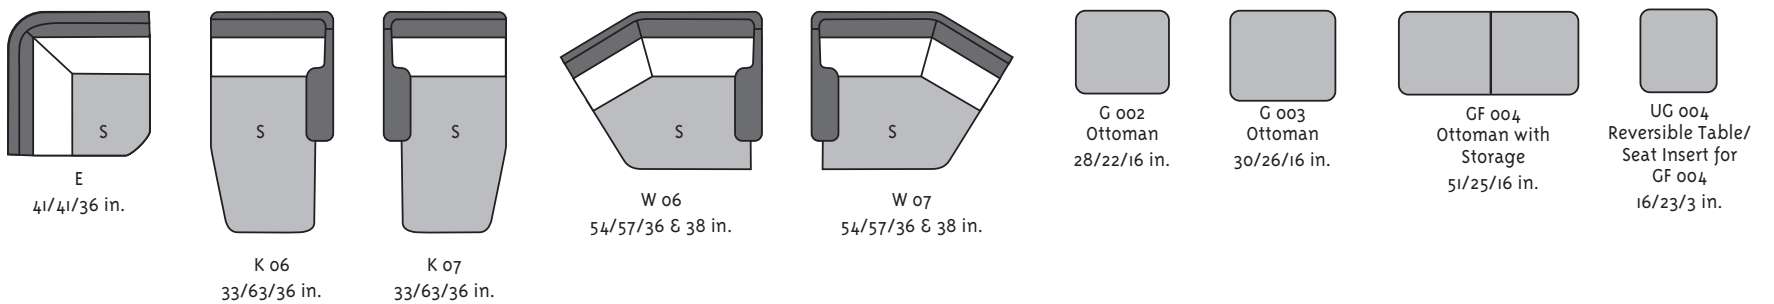

Model #61090

S = Stationary Seat Pan F = Forward Sliding Seat Pan

Measurements read W/D/H in.
 Dimensions are "approximate" and may not be entirely accurate due to such differences as foam thickness and density, covering material thickness, etc. Dimensions are only provided as a guide.