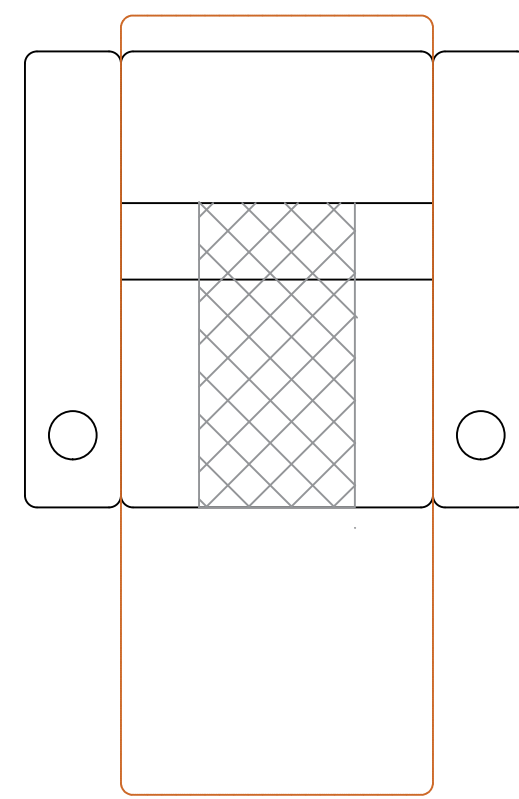

SOPHIA SOFA
 1-1/2" = 1'-0"

GENERIC
 DETAILS

DRAWN BY: NS

DATE: 08/14/2023

SHEET

(MF65)
 26" SEAT PAN

(HA05)
 8" ARM

(HB05)
 12.5" ARM

(MF65 L)
 26" SEAT PAN

(MF65 K)
 26" SEAT PAN

(MF65 R)
 26" SEAT PAN

(KF65 L)
 26" WIDE CHAISE

(KF65 K)
 26" WIDE CHAISE

(KF65 R)
 26" WIDE CHAISE

(MF75 L)
 30" SEAT PAN

(MF75 K)
 30" SEAT PAN

(MF75 R)
 30" SEAT PAN

(KF75 L)
 30" WIDE CHAISE

(KF75 K)
 30" WIDE CHAISE

(KF75 R)
 30" WIDE CHAISE

SOPHIA SOFA
 3/4" = 1'-0"

GENERIC
 DETAILS

DRAWN BY: NS

DATE: 08/14/2023