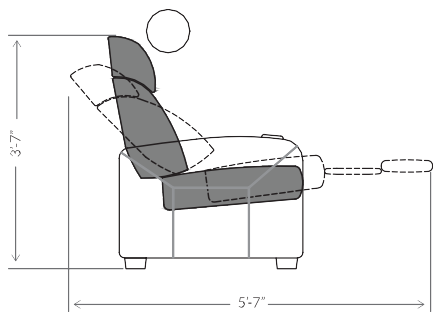

# Specifications

Arm Width	Seat Pan Width	Height	Double Arm*
6"	22" or 24"	43"	10"

\*Where applicable

# Dimensions

Side View

Front View