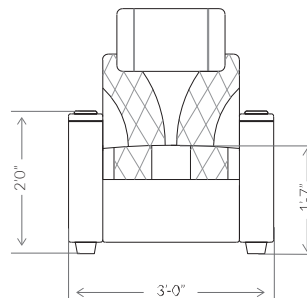

# Specifications

Arm Width	Seat Pan Width	Height	Double Arm*
6"	22" or 24"	43"	10"

\*Where applicable

# Dimensions

Side View

Front View