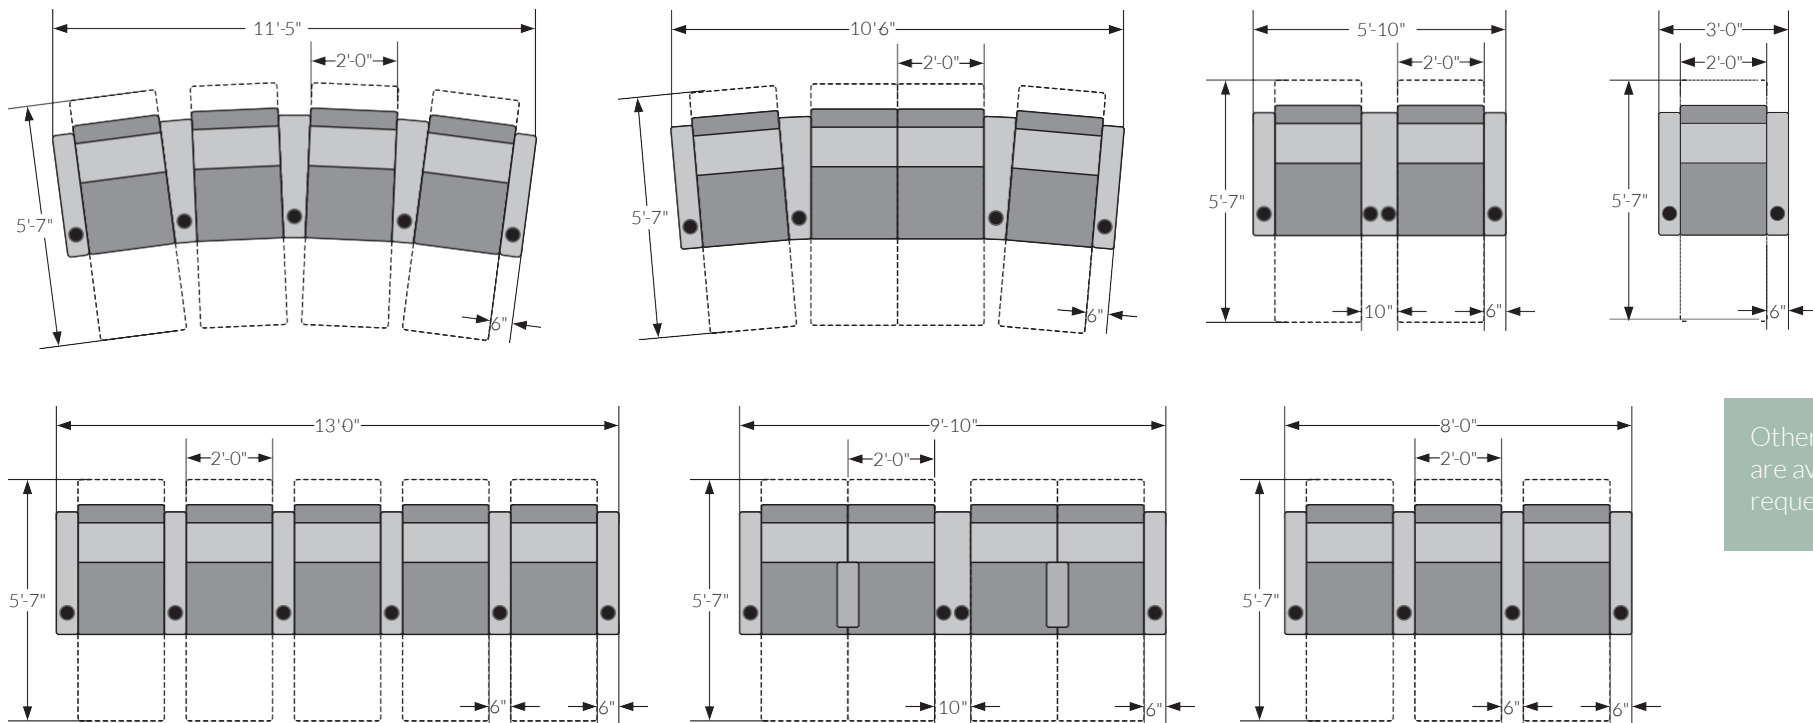

Typical Configurations

Other configurations are available upon request.