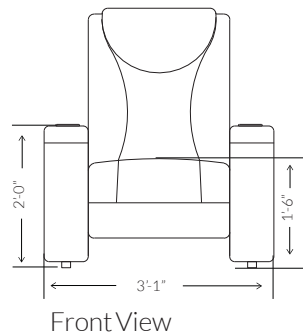

Specifications

Arm Width	Seat Pan Width	Height	Double Arm*
6.5"	24"	44"	10.5"

*Where applicable

Features

Motorized Headrest	Dual Motor Control
USB Charging Port	

- Over 100 leather selections featuring the top 5% of hides available in the world.
- Option of Customer-Owned Material.
- 1.2 foam density rating versus the US standard of .7 - .8
- Endless configurations with straight arms, wedges and love seats.
- Available in premium surface materials, including Elmo Leather and Alcantara Luxury Suede.
- Dual Motorized seat and headrest allows for independent movement & adjustment of headrest.
- 3-extension footrest for additional leg and lower-torso support.

Meets RAL international standards for consistent high-quality, safety, healthy living and sustainability.

Dimensions

CinemaTech Offers

Artisan Renderings

When a client builds a theater or customizes their seating, CinemaTech creates life-like 3-D renderings of the environment or seating, so the client can visualize the end result.

Custom Layouts

CinemaTech creates a layout and, if needed, a floorplan to show how the seats will be arranged.

White Glove Service

CinemaTech installs the seats for the dealer so that their labor can focus on other critical components.

Next-Day Material Samples

CinemaTech delivers most material samples the next day to meet critical timelines.