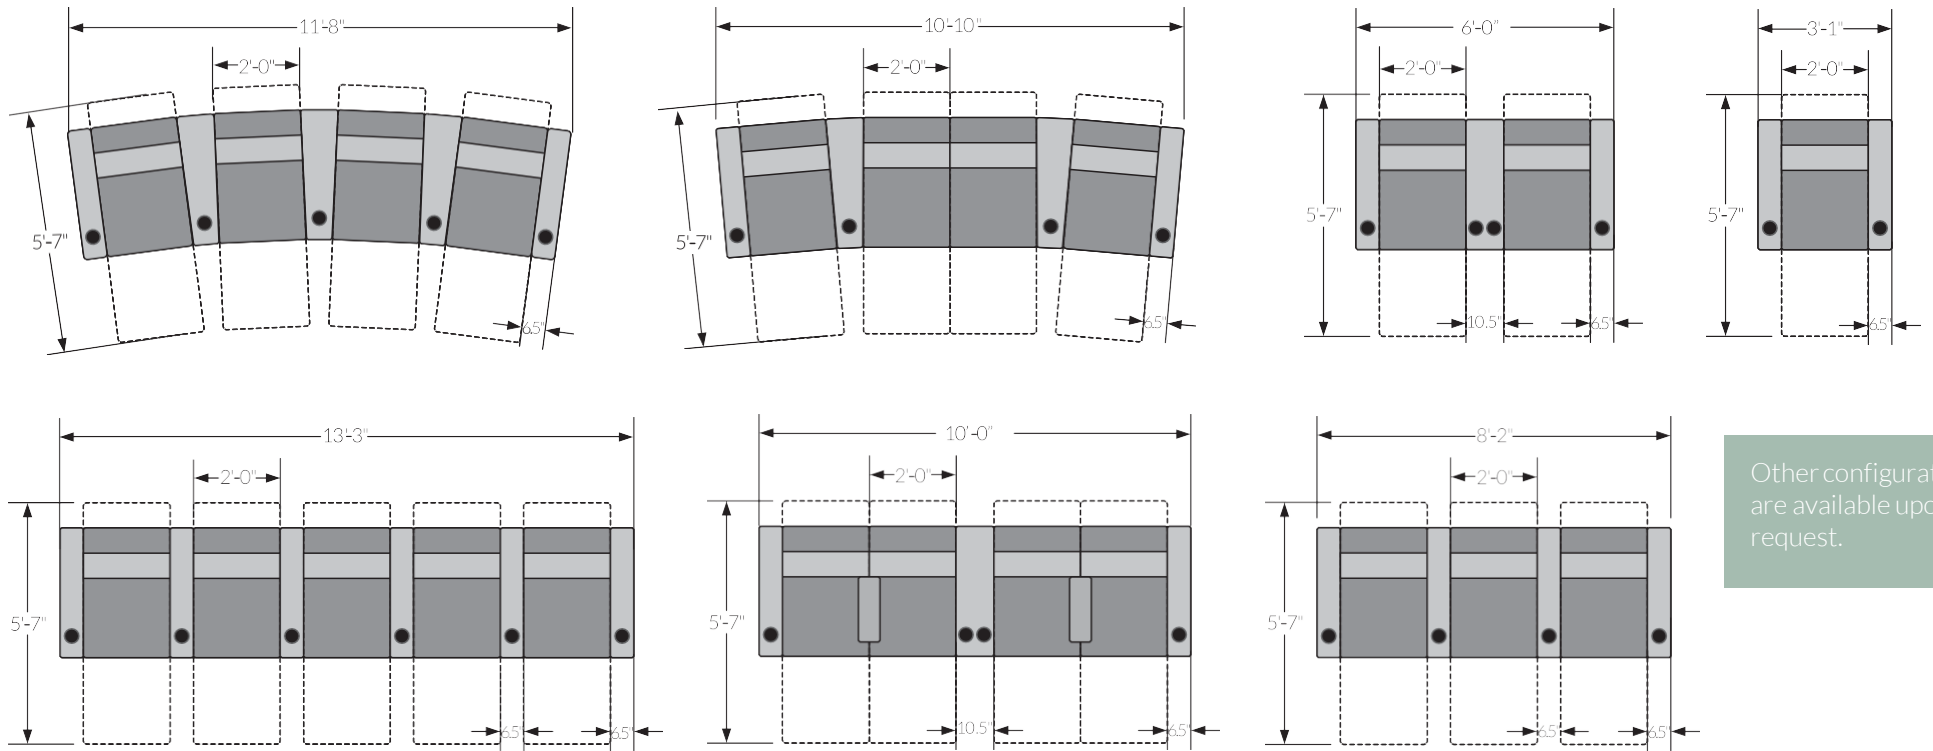

Typical Configurations

Other configurations are available upon request.