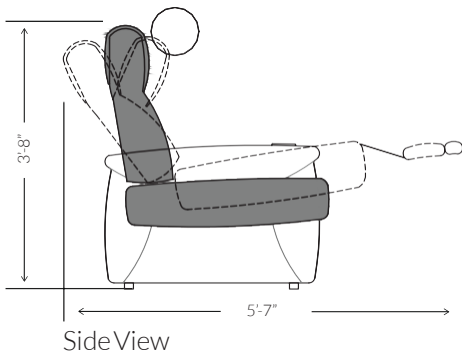

Specifications

Arm Width	Seat Pan Width	Height	Double Arm*
6.5"	24"	44"	10.5"

*Where applicable

Features

Motorized Headrest	Dual Motor Control
USB Charging Port	

- Over 100 leather selections featuring the top 5% of hides available in the world.
- Option of Customer-Owned Material.
- 1.2 foam density rating versus the US standard of .7 - .8
- Endless configurations with straight arms, wedges and love seats.
- Available in premium surface materials, including Elmo Leather and Alcantara Luxury Suede.
- Dual Motorized seat and headrest allows for independent movement & adjustment of headrest.
- 3-extension footrest for additional leg and lower-torso support.

Meets RAL international standards for consistent high-quality, safety, healthy living and sustainability.

Dimensions

CinemaTech Offers

Artisan Renderings

When a client builds a theater or customizes their seating, CinemaTech creates life-like 3-D renderings of the environment or seating, so the client can visualize the end result.

Custom Layouts

CinemaTech creates a layout and, if needed, a floorplan to show how the seats will be arranged.

White Glove Service

CinemaTech installs the seats for the dealer so that their labor can focus on other critical components.

Next-Day Material Samples

CinemaTech delivers most material samples the next day to meet critical timelines.

Seating Options

CinemaTech Products Have Been Featured In: